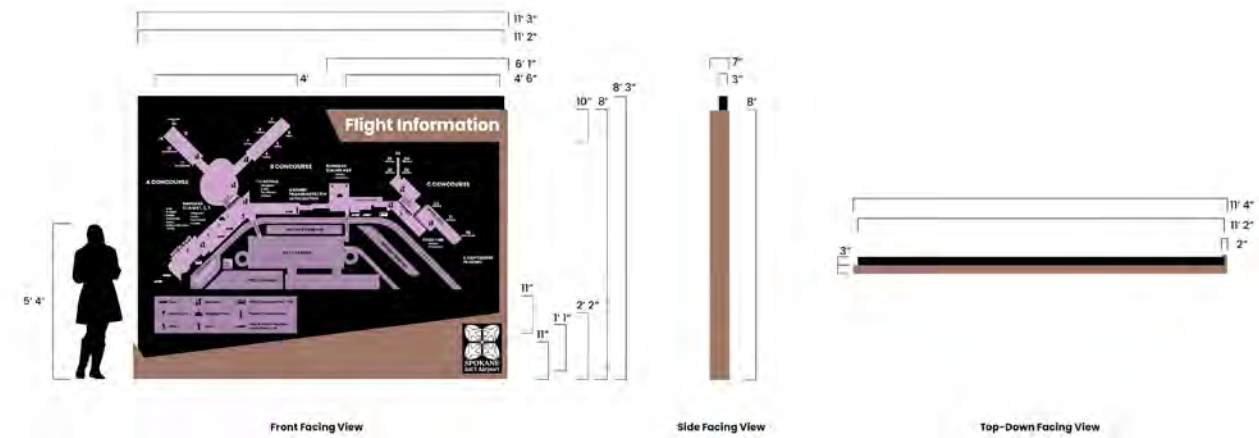

**SPOKANE
Int'l Airport**

■ K: 100

**SPOKANE
Int'l Airport**

■ K: 29
 ■ K: 50
 ■ K: 100

**SPOKANE
Int'l Airport**

□ KO: 100

1. Flat black bronze metal is used as the base of the airport map along with being backing for information on the wood.
2. White powder coating is used on the numbers, words, and pictograms placed on the flat black bronze metal.
3. Various purple (ilac & heather) powder coatings is used on the general map design and the key.
4. Flat black bronze metal is shown through the purple powder coating via a stencil.
5. Western elm wood wooden slats are used to create the overall frame of the airport map.