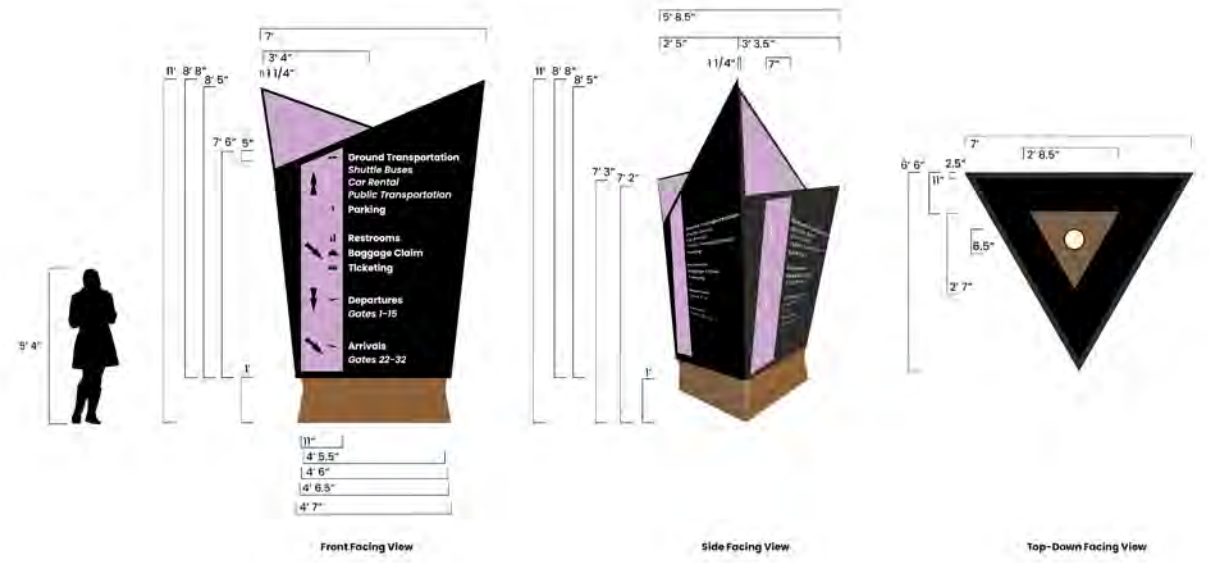

1. **1.** Flat carbon steel rods used as supports to connect to the upper roof of the airport
2. **2.** This upper piece is encased with lilac clear acrylic with back lighting inside.
3. **3.** White powder coating is used on the lettering for both the name of the airport and directions.
4. **4.** Flat black bronze metal is used as both the frame and supporting base of the acrylic along with the support for the information.
5. **5.** Black powder coating is used only for the pictograms with one directional arrow and one identifier icon.
6. **6.** Lilac powder coating is used on the surrounding parts of the icon on top of the directionary sign.
7. **7.** Western elm wood is used as the support beam and base of the sign.

1. **1.** Clear lilac acrylic encased in the flat black bronze metal with back lighting on the inside.
2. **2.** Flat black bronze metal is used as both the frame and supporting base of the acrylic along with the support for the information.
3. **3.** White powder coating is used on the lettering, pictograms, and arrows when on the flat black bronze metal.
4. **4.** Lilac powder coating is used on the surrounding parts of the icon on top of the directionary sign.
5. **5.** Black powder coating is used only for the lettering, pictograms, and arrows when on the lilac powder coating.
6. **6.** Western elm wood is used as the support beam and base of the sign.