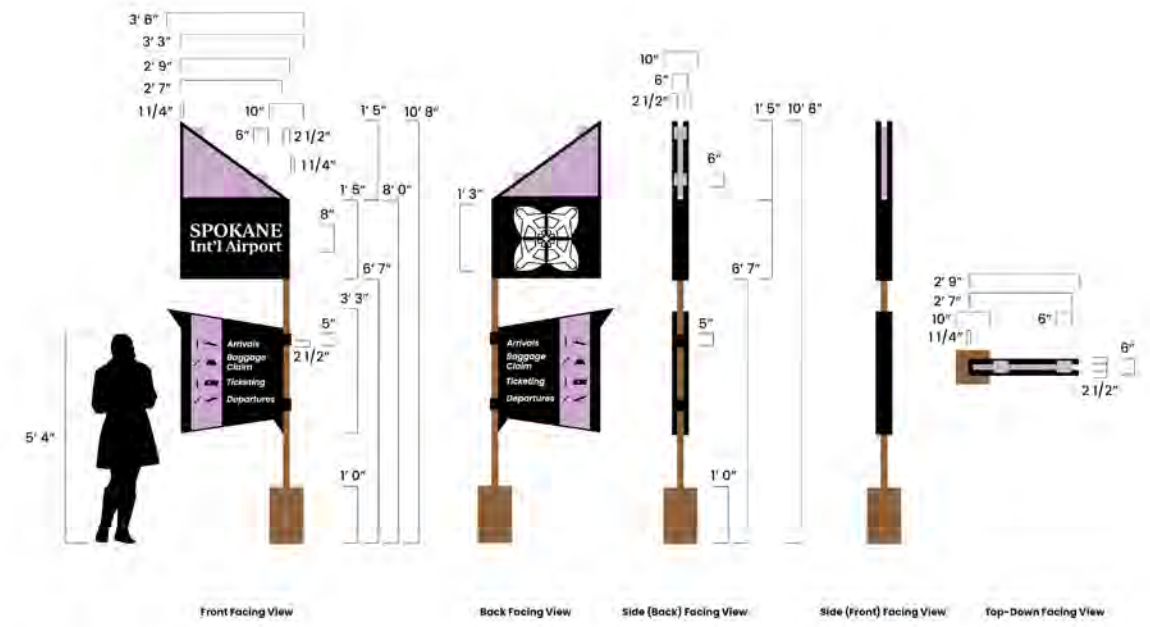

1. **1.** Clear lilac acrylic encased in the flat black bronze metal with back lighting on the inside.
2. **2.** Flat black bronze metal is used as both the frame and supporting base of the acrylic along with the support for the information.
3. **3.** White powder coating is used on the lettering, pictograms, and arrows when on the flat black bronze metal.
4. **4.** Lilac powder coating is used on the surrounding parts of the icon on top of the directionary sign.
5. **5.** Black powder coating is used only for the lettering, pictograms, and arrows when on the lilac powder coating.
6. **6.** Western elm wood is used as the support beam and base of the sign.