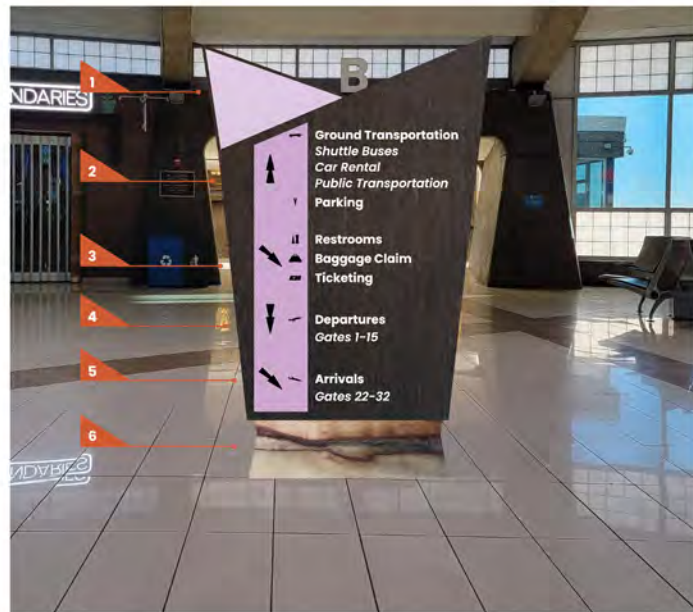

1. **1.** Clear lilac acrylic encased in the flat black bronze metal with back lighting on the inside.
2. **2.** Flat black bronze metal is used as both the frame and supporting base of the acrylic along with the support for the information.
3. **3.** White powder coating is used on the lettering, pictograms, and arrows when on the flat black bronze metal.
4. **4.** Lilac powder coating is used on the surrounding parts of the icon on top of the directionary sign.
5. **5.** Black powder coating is used only for the lettering, pictograms, and arrows when on the lilac powder coating.
6. **6.** Western elm wood is used as the support beam and base of the sign.